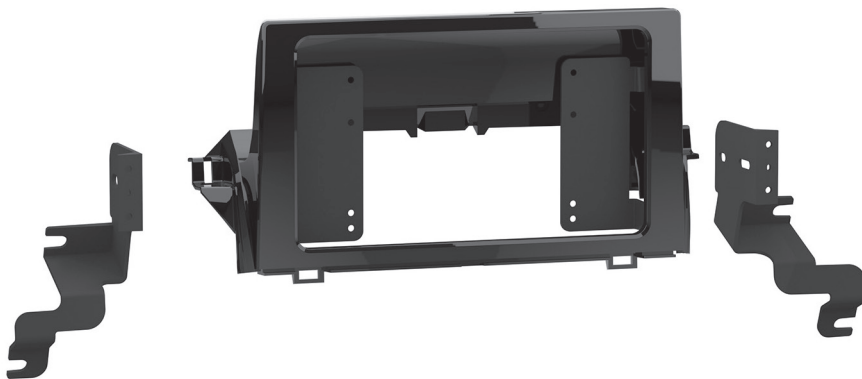

HARDWARE INCLUDED

Metra. The World's best kits.®

[MetraOnline.com](https://www.MetraOnline.com)

© COPYRIGHT 2023 METRA ELECTRONICS CORPORATION REV. 2/26/24