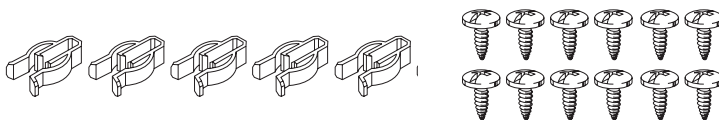

KIT COMPONENTS

- Radio trim panel
- Radio brackets
- Panel clips (5)
- Panel clip legs (3)
- #4 Phillips screws (12)

HARDWARE INCLUDED

WIRING & ANTENNA CONNECTIONS

(sold separately)

See metra-online.com or axessinterfaces.com for audio and SWC interface options