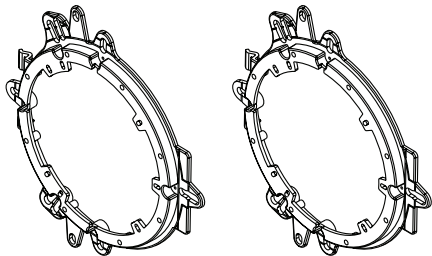

KIT COMPONENTS

- A) 6.5" speaker adapter (2)

A