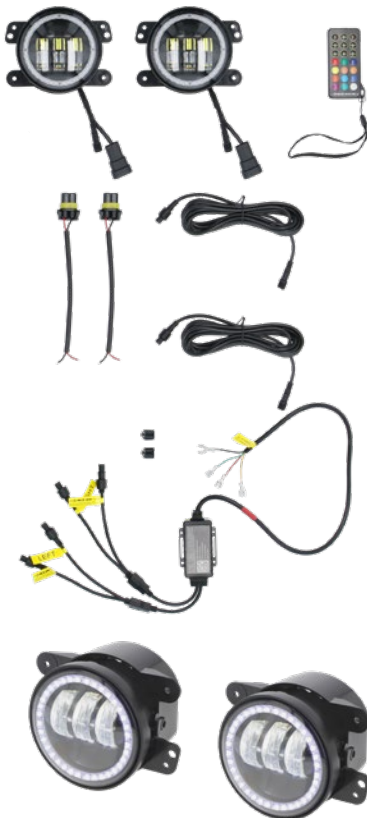

4" LED FOG LIGHTS + PRO CONTROLLER

FITS 1997-UP* JEEP WRANGLER & 2020-UP* JEEP GLADIATOR

Metra
Jeep® Accessories

CELEBRATING
75
YEARS
OF INNOVATION

**HEISE CONNECT
FREE APP**
for smartphones
and tablets

**GET IT NOW
FREE DOWNLOAD**

JP-702RGBFL

4" LED FOG LIGHTS WITH RGB HALO + PRO CONTROLLER

FITS 1997-UP* JEEP WRANGLER & 2020-UP* JEEP GLADIATOR

SALES
386-257-2956

PRODUCT OVERVIEW

Elevate the lighting on select Jeep® vehicles with these stylish 4-inch LED fog lights with RGB halo. Designed to fit 1997-Up* Jeep® Wrangler and 2020-Up* Jeep® Gladiator, these lights come with a Heise Connect RGB controller that allows users to easily control their RGB lighting from the palm of their hand when paired with the Heise Connect downloadable app for smartphones or tablets. A durable polycarbonate lens and die-cast aluminum alloy housing make these fog lights an ideal lighting solution for adventurous Jeep® owners, and they work cohesively with all Heise RGB lighting as part of the Heise Connect Universe (HCU).

- Pair of 4" LED fog lights
- 60 watts total (30 watts each)
- Lumens: 1020lm each
- Color temperature: 6500K
- Material: Die-cast aluminum alloy
- Lens: Polycarbonate
- IP rating: IP67
- Operating voltage: 12V
- Operating temperature: -40°F to 140°F
- Heise Connect RGB controller included
- Standard 9145 connector
- 3-year warranty

JOIN THE
HCU
HEISE CONNECT UNIVERSE

Heise Connect RGB Controller:

- Addressable LED controller
- 170+ color-changing patterns
- Turn signal function (both left and right)
- Brake function
- DIY pattern function
- Music sync function
- App controlled (Heise Connect app) or via the included RF card remote
- Max load 10A
- Water-resistant Heise connector